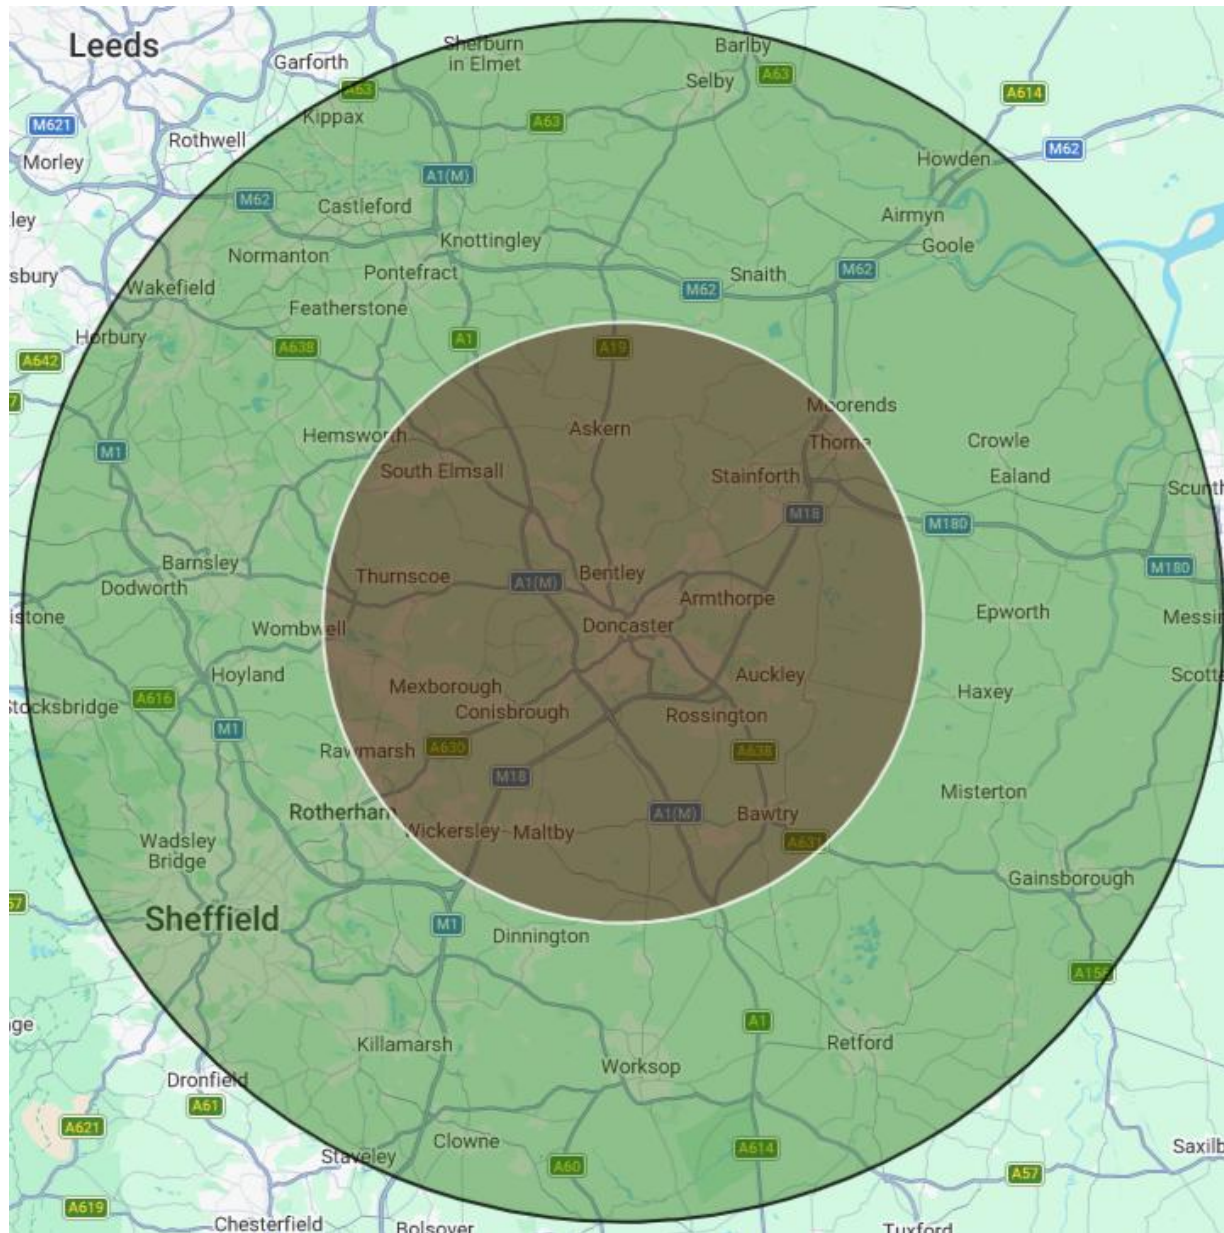

Roughly between 10- and 20-mile radius from Doncaster (DN1)

Zone	Zone C
Radius from DN1	Roughly between 10- and 20-mile radius from Doncaster City Centre (DN1)
Additional Information	<p>Services available in this zone, please contact us to make a booking.</p> <p>Billing for services is based on the postcode districts as displayed below.</p>
Localities Covered	<p>Sheffield, Mosborough, Killamarsh, Eckington, Renishaw, Kiveton Park, Todwick, Wales, Swallownest, Aston, Aughton, Chapeltown, Brimington, Staveley, Barlborough, Barnsley, Worsbrough, Cudworth, Royston, Darton, Mapplewell, Dodworth, Silkstone, Hoyland, Cawthorne, Worksop, Blyth, Whitwell, Creswell, Retford, Wakefield, Horbury, Normanton, Altofts, Featherstone, Ackworth, Pontefract, Darrington, Castleford, Knottingley, Brierley, Crofton, Sherburn in Elmet, South Milford, Monk Fryston, Selby, Brayton, Barlby, Hemingbrough, Thorne, Moorends, Sandtoft, Crowle, Goole, Howden, Rawcliffe, Snaith, Scunthorpe, Bottesford, Winterton.</p>
Postcodes Covered	<p>Billing for services is based on the postcode districts listed below. (Postcode district is the first part of the postcode before the space)</p> <p>S1, S2, S3, S4, S5, S6, S7, S8, S9, S10, S11, S12, S13, S14, S20, S21, S26, S35, S43, S70, S71, S72, S74, S75, S80, S81, WF1, WF2, WF4, WF6, WF7, WF8, WF10, WF11, LS25, YO8, DN8, DN14, DN15, DN16, DN17, DN22</p>